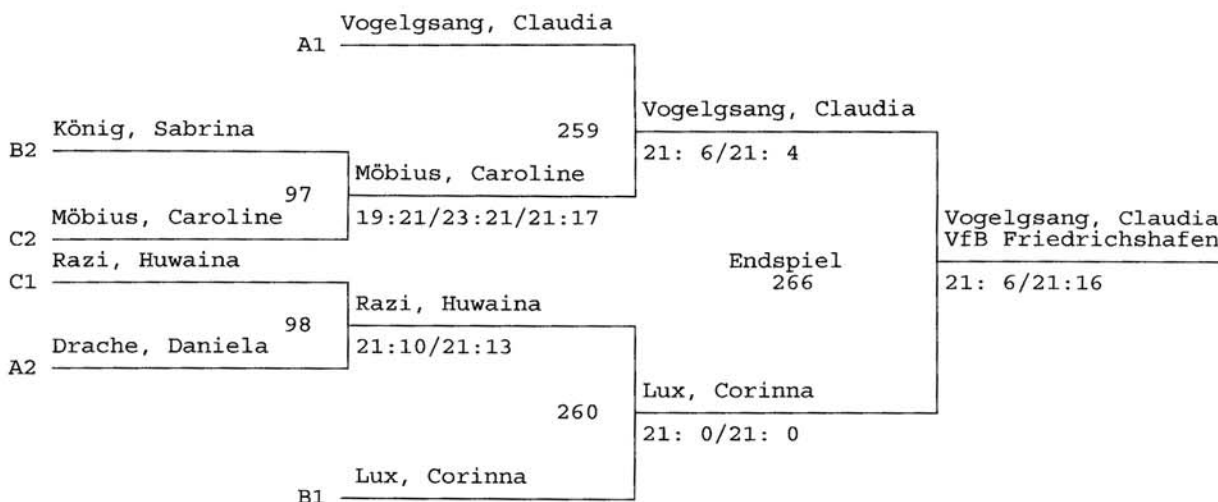

Ergebnisse

Dameneinzel A-Klasse

*** Gruppe A	1	2	3	4	Pu.	Sa.	Sp.	Pl.
Vogelgsang, Claudia VfB Friedrichshafen		21: 7 21: 5	21: 4 21: 4	21: 5 21: 3	126 : 28	6:0	3:0	1.
Drache, Daniela TV Zizenhausen	7:21 5:21		9:21 21:18 21:13	21: 9 21:16	105 : 119	4:3	2:1	2.
Suckau, Svetlana TV Aldingen	4:21 4:21	21: 9 18:21 13:21		21:17 21:14	102 : 124	3:4	1:2	3.
Klammt, Britta BSG Ebingen/Laiz	5:21 3:21	9:21 16:21	17:21 14:21		64 : 126	0:6	0:3	4.

*** Gruppe B	1	2	3	Pu.	Sa.	Sp.	Pl.
König, Sabrina BSpFr Neusatz		21: 9 21:19	13:21 18:21	73 : 70	2:2	1:1	2.
Herzog, Grit TSV Themar	9:21 19:21		11:21 10:21	49 : 84	0:4	0:2	3.
Lux, Corinna SG Schorndorf	21:13 21:18	21:11 21:10		84 : 52	4:0	2:0	1.

*** Gruppe C	1	2	3	Pu.	Sa.	Sp.	Pl.
Razi, Huwaina Zürcher SC		13:21 21:19 21:14	21:10 21:12	97 : 76	4:1	2:0	1.
Möbius, Caroline BSpFr Neusatz	21:13 19:21 14:21		21: 7 21:11	96 : 73	3:2	1:1	2.
Dietz, Beate TV Zizenhausen	10:21 12:21	7:21 11:21		40 : 84	0:4	0:2	3.